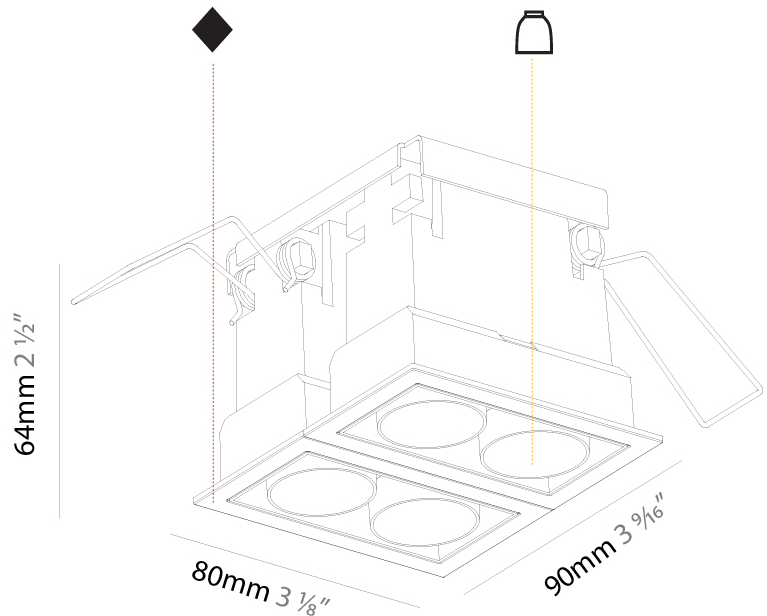

PHYSICAL

Shape: Square
Length (mm): 90
Length (in): 3 ⁹/₁₆
Width (mm): 80
Width (in): 3 ¹/₈
Height (mm): 64
Height (in): 2 ¹/₂
Ceiling Thickness (mm): 10 / 12.5 / 15 / 25 / 30
Ceiling Thickness (in): 3/8 or 1/2 or 9/16 or 1 or 1 3/16
Min. Recessing Depth (mm): 100
Min. Recessing Depth (in): 3 ¹⁵/₁₆
Light Distribution: Downlight
Weight (kg): 0.323
Weight (lbs): 0.71
Fixture Finish: SSR / BKV / CWI / CRY / HAB / UFT / ITA / RUA / FTG / MYG / LOD / PUS / FRO / FUP / KIA / POP / BLS / SPG / MEY / GOH / GUM / CHC / COM / ABZ / JAG / OBR / MOS / ROR
Holder Finish: WHI / BLK
Fixture Material: Aluminum Die Cast
Cut-out Measurements: 73mm / 2 7/8" x 83mm / 3 1/4"

ELECTRICAL

Lamp Type: LED (Zhaga Standard)
Input Wattage (W): 14.3
Total Output Wattage (W): 13
Dimming: Tri-Mode (Non-Dimming and Phase Dimming (120Vac only) and 0-10V Dimming)
Driver Included: No
Driver Location: Recessed Housing
Driver Type: Constant Current - Universal
Driver Class: Class 2
Housing: See components
Input Voltage (V): 120 - 277
Constant Current (MA): 1050

LED

Number of LEDs: 4
Color Temperature (°K): 2700 / 3000 / 3500 / 4000
Max. Delivered Lumen (lm): 781 / 852 / 869 / 887
Nominal Lumen (lm): 880 / 930 / 941 / 960
CRI: >90 CRI
Lamp Life (hrs): 50000

OPTICAL

Reflector°: 8 / 18 / 34

RATINGS AND CERTIFICATIONS

Certified By: CSA Certified to UL and CSA Standards
IP rating: IP20